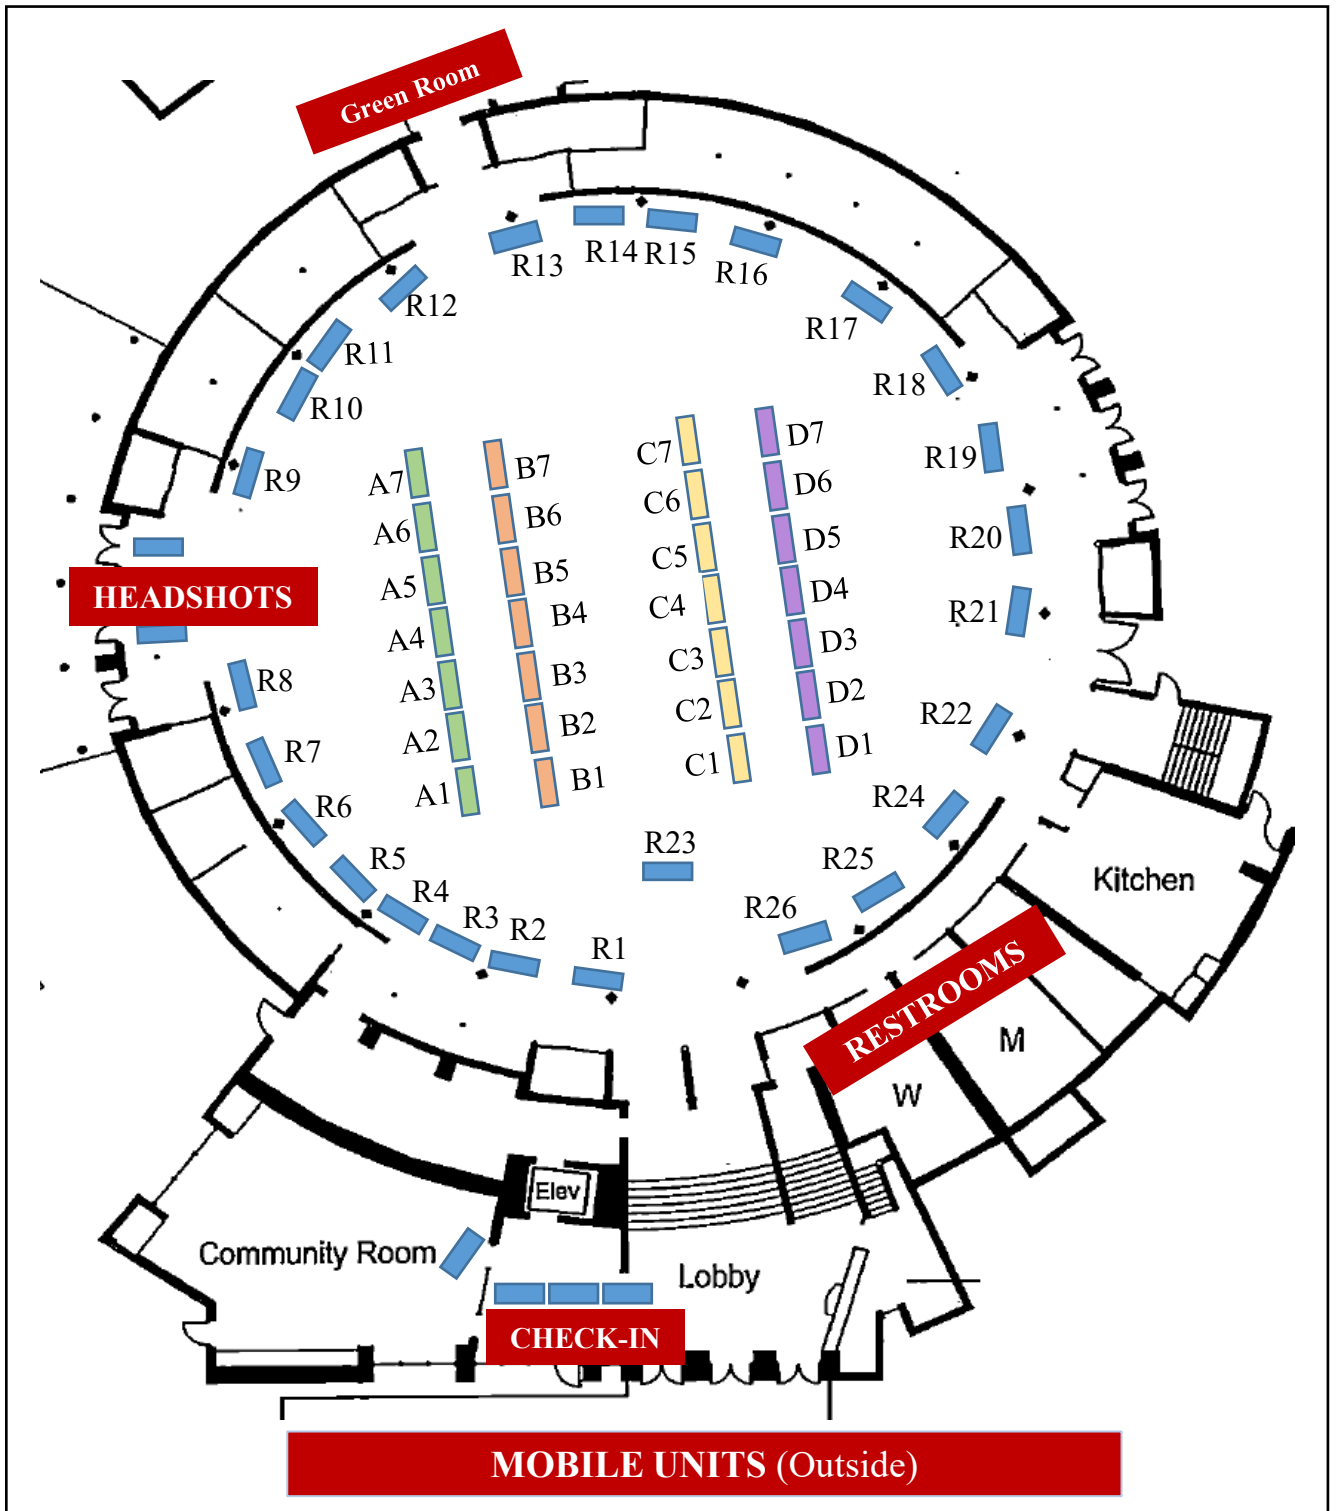

## Attending Employers List – match name to location

A1	In-N-Out Burger	D7	Fuzzy's Taco Shop
A2	NFM	R1	Curantis
A3	Pros PM	R2	ASAP Glass & Door LLC
A4	Safran Electrical & Power	R3	Racetrac
A5	Denton ISD	R4	HES
A6	Denton ISD Transportation	R5	Sevita
A7	Stag Commercial	R6	Aldi
B1	Texas Workforce	R7	Emerald Title of Texas f/k/a Texas Family Title
B2	Texas Veterans Commission	R8	Express Employment Professionals
B3	Snelling Staffing Services	R9	Fastenal Company
B4	Always Best Care Senior Services	R10	Groggy Dog
B5	US Aviation Academy	R11	Mayday Manufacturing Co.
B6	Web Industries	R12	Pronto Staffing
B7	Nic Global	R13	Bonded Lightning Protection
C1	Goodwill North Central Texas	R14	Communities In Schools of North Texas
C2	Goodwill North Central Texas	R15	North Central Texas College
C3	ResCare Community Living	R16	Southwire
C4	Right at Home	R17	Tetra Pak
C5	CoServ	R18	TWO MEN AND A TRUCK®
C6	Denton County MHMR	R19	WinCo Foods
C7	AmeriCorps VISTA	R20	Children's Health
D1	Innovative Outcomes, Inc.	R21	Denton State Supported Living Center
D2	ESAB Group	R22	Integrity Health and Education
D3	City of Denton	R23	
D4	Denton County	R24	
D5	Denton County Sheriff's Office	R25	
D6	United States Marine Corps	R26	